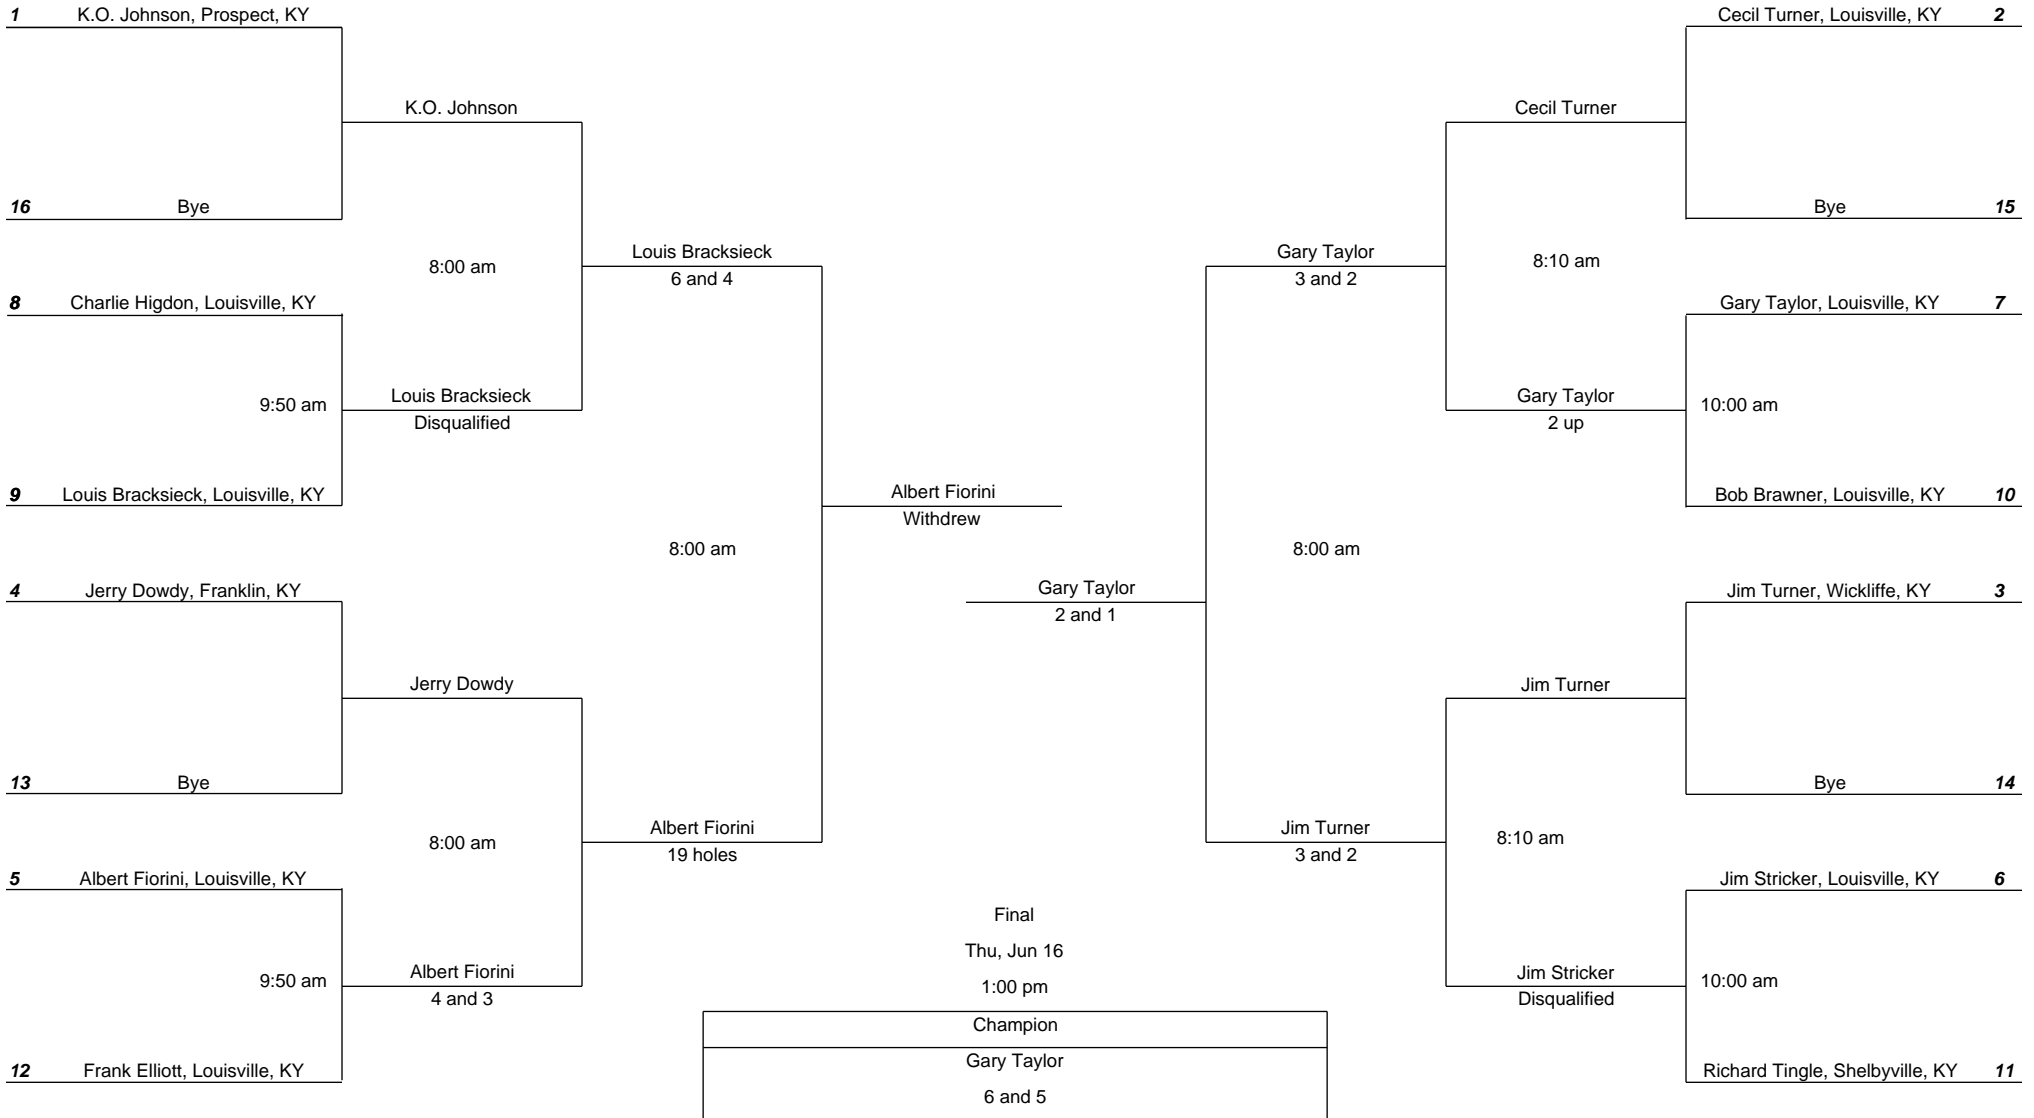

2011 KSGA Match Play Championship Flight #4

Round of 16
Tue, Jun 14

Quarterfinal
Wed, Jun 15

Semifinal
Thu, Jun 16

Semifinal
Thu, Jun 16

Quarterfinal
Wed, Jun 15

Round of 16
Tue, Jun 14

2011 KSGA Match Play Championship
Flight #4