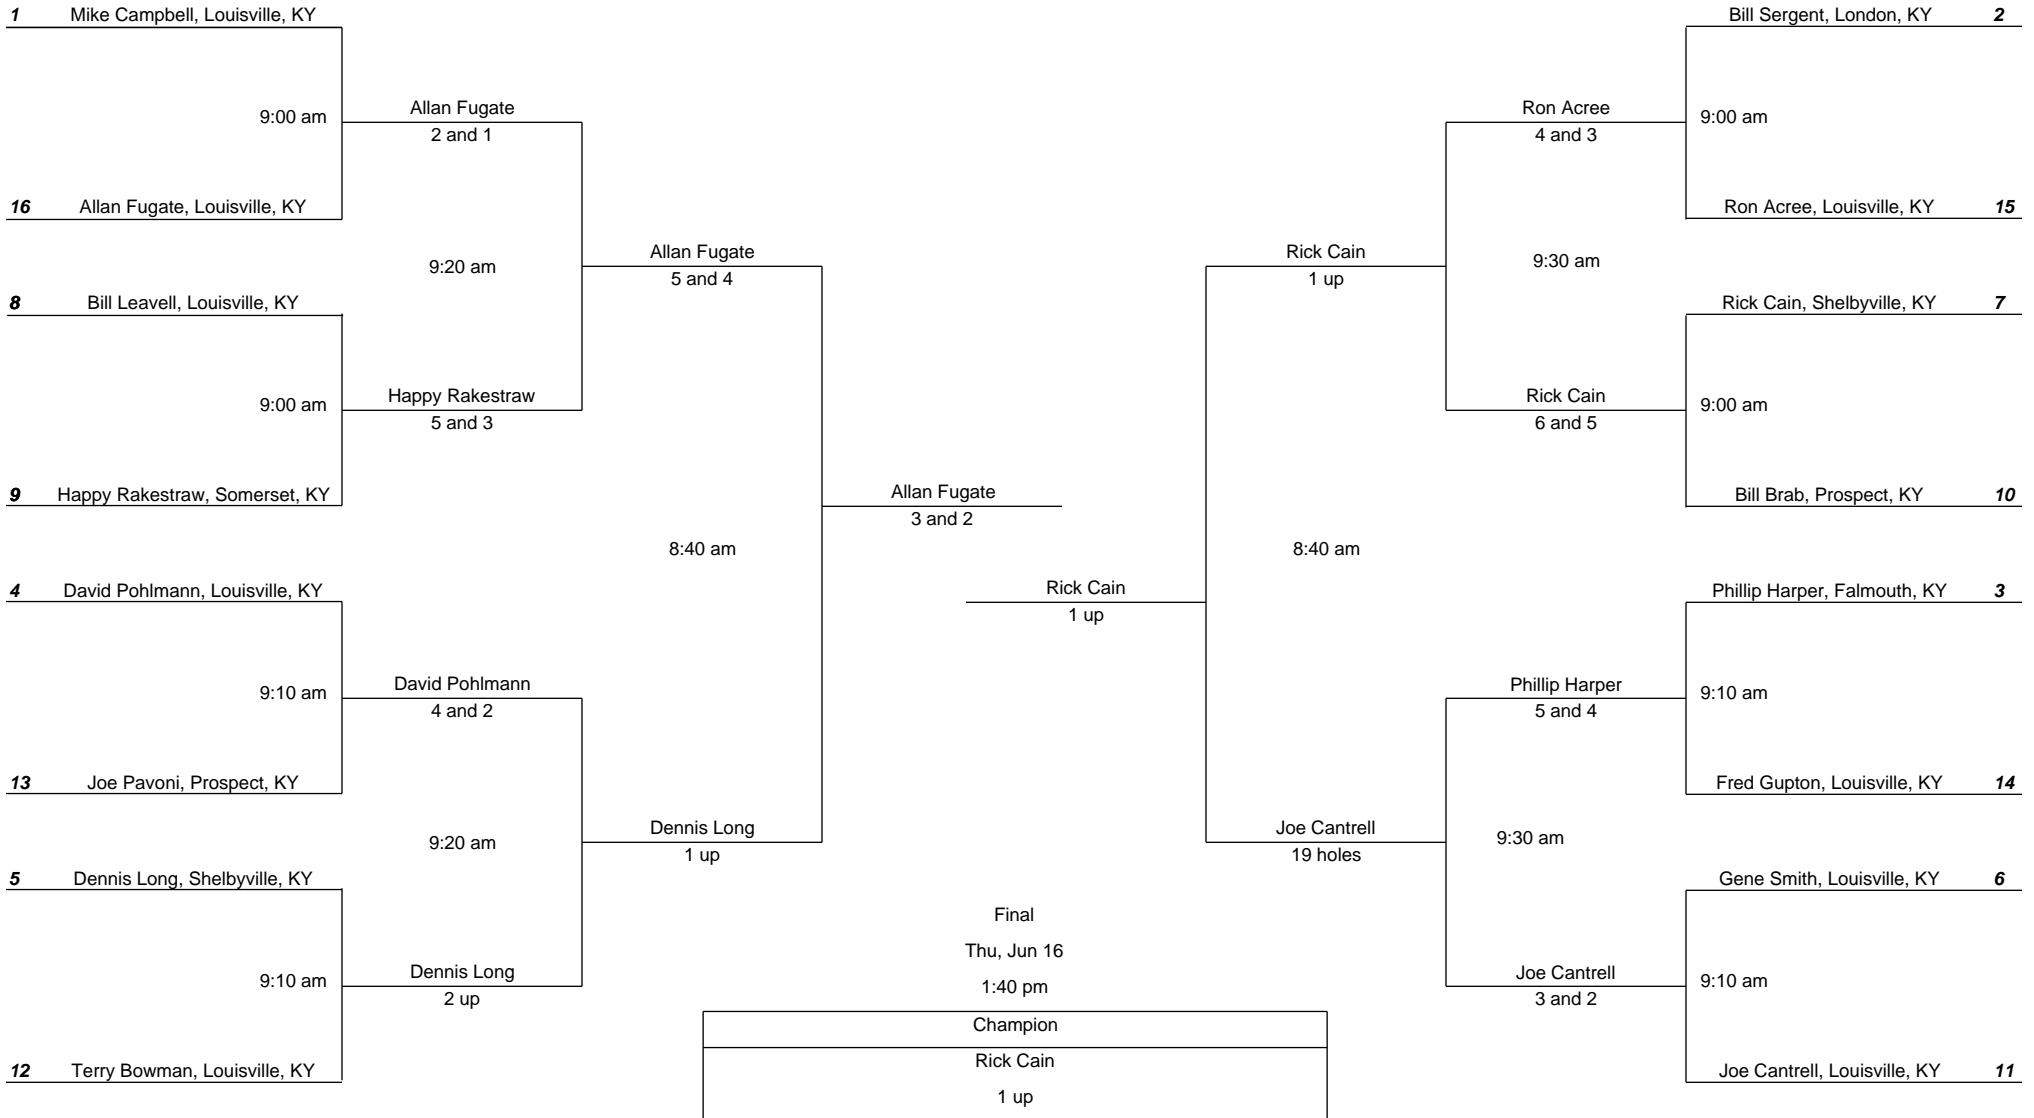

2011 KSGA Match Play Championship

Championship Flight

Round of 16
Tue, Jun 14

Quarterfinal
Wed, Jun 15

Semifinal
Thu, Jun 16

Semifinal
Thu, Jun 16

Quarterfinal
Wed, Jun 15

Round of 16
Tue, Jun 14

2011 KSGA Match Play Championship
Championship Flight